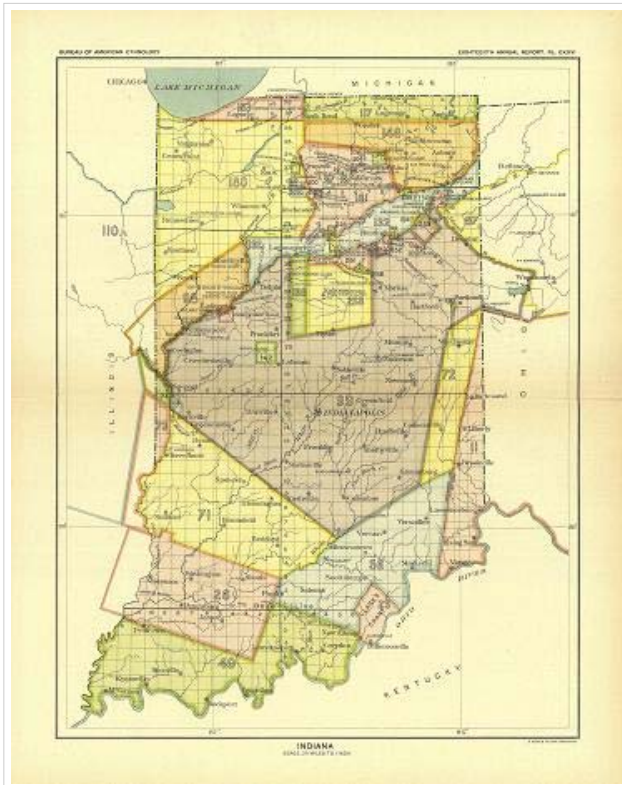

Historical US Maps

Browse Or Search Your Place In 19th Century America. Pan & Zoom Feature

Flood Risk Maps

Find Floodplain Maps, Facts, FAQs, Your Flood Risk Profile and More!

TUESDAY, JULY 15, 2008

Flounder Lee

[Flounder Lee](#) is an artist currently living in Indianapolis. He describes his work as dealing with "the intersections and interactions between things. The intersections between public and private, art and life, history and the present, among others, have always informed my work. I use mapping and indexing to recreate/reconstruct the space-time surrounding my life."

One of his current project is titled, [Treaties](#):

"Treaties between Europeans and aboriginals were made and broken time and again. Many were never even recognized by the tribes that supposedly signed them. Even if they were never formally recognized, I plan on exploring the boundaries of these lands the treaties set out for my native ancestors by my European ancestors. After finding the historical reference maps and plotting the boundaries, with modern equipment such as a GPS, Google Earth, and a camera as my guide, I will go out and find these borders in the landscape and photograph both inside and outside the imaginary lines set down in these treaties."

Lee combines maps from the [Library of Congress](#) with his photographs:

HOME

Ads by Project
Wonderful! Your ad
here, right now: $0.04

FAQ

[What is Cartophilia?](#)

[The Story of a Cartophilic](#)

[Caveats, Disclaimers and Contact Info](#)

[Map Postcards to Trade](#)

[Gallery: Map Postcards to Trade](#)

Previous Posts

[Colombian Joe](#)

[Where Is Local Girl?](#)

[Where In The World Is This?](#)

[Competitive Counties](#)

[Forvik Update](#)

[Fireworks](#)

[Brave n00b World](#)

[Evan Crossing the US](#)

[Maps On The Brain](#)

[Google Maps Finds Me](#)

Archives

[September 2007](#)